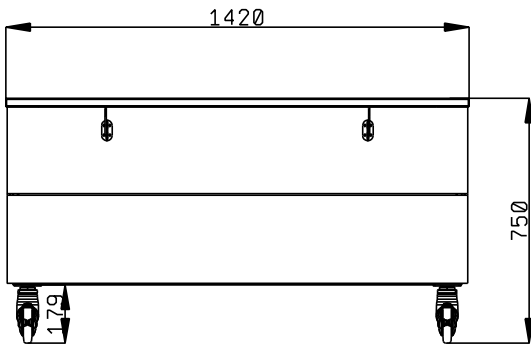

Short Form Specification

Item No. _____

Compact design, ideal for space saving environments. AISI 304 Foldable tray sliders on long sides. Unit mounted on 125 mm wheels 2 swivel and 2 with brakes. Top provides ample displaying or workspace surface. Soft closing doors on operator side. Underneath ambient cupboard with doors. Sturdy body construction with laminated panelings on 4 sides. 750mm worktop height.

Main Features

- Perfect compact design makes it ideal for space saving environments.
- CB and CE certified by a third party notified body.
- Soft closing doors on operator side.
- Available options with online configurator: colors, tray sliders, overshelves, feet/wheels with desired diameter, height 750mm for kids.
- Top provides ample displaying or workspace surface.
- Optional plinth can be installed to cover the feet or the wheels.
- AISI 304 Tray slider in flush mounted stainless steel is installed on long sides and they can also be folded down to facilitate passage of the units through doorways.
- Ideal for servery lines without an operator.
- Unit mounted on 125 mm wheels 2 swivel and 2 with brakes.
- Food introduced at the correct temperature maintains its core temperature according to Afnor Standards.
- Available dimensions: 1, 2, 3, 4 GN.
- Thanks to the sleek, minimalist glass structure, food and dust does not get trapped and the cleaning is made easier.

Construction

- Top in AISI 304.
- Sturdy construction with laminated panelings on 4 sides.

APPROVAL: _____

Front

Side

Top

Key Information:

N° of doors:	
322072 (F00N4KW00S)	2
External dimensions, Width:	1420 mm
External dimensions, Depth:	1180 mm
External dimensions, Height:	750 mm
Net weight:	96 kg
Shipping height:	780 mm
Shipping width:	899 mm
Shipping depth:	1460 mm
Shipping volume:	1.02 m ³