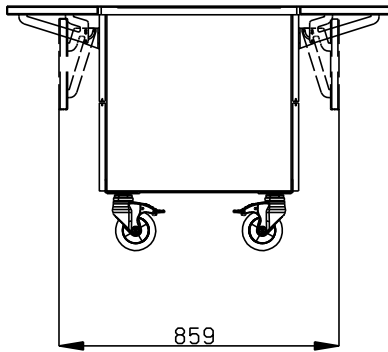

Short Form Specification

Item No. _____

Compact design, ideal for space saving environments. AISI 304 Foldable tray sliders on long sides. Unit mounted on 125 mm wheels 2 swivel and 2 with brakes. Top provides ample displaying or workspace surface. Soft closing doors on operator side. Underneath ambient cupboard with doors. Sturdy body construction with laminated panelings on 4 sides. 750mm worktop height.

Main Features

- Perfect compact design makes it ideal for space saving environments.
- CB and CE certified by a third party notified body.
- Soft closing doors on operator side.
- Available options with online configurator: colors, tray sliders, overshelves, feet/wheels with desired diameter, height 750mm for kids.
- Top provides ample displaying or workspace surface.
- Optional plinth can be installed to cover the feet or the wheels.
- AISI 304 Tray slider in flush mounted stainless steel is installed on long sides and they can also be folded down to facilitate passage of the units through doorways.
- Ideal for servery lines without an operator.
- Unit mounted on 125 mm wheels 2 swivel and 2 with brakes.
- Food introduced at the correct temperature maintains its core temperature according to Afnor Standards.
- Available dimensions: 1, 2, 3, 4 GN.
- Thanks to the sleek, minimalist glass structure, food and dust does not get trapped and the cleaning is made easier.

Construction

- Top in AISI 304.
- Sturdy construction with laminated panelings on 4 sides.

APPROVAL: _____

Front

Side

Top

Key Information:

N° of doors:	
322072 (F00N4KW00S)	2
External dimensions, Width:	1420 mm
External dimensions, Depth:	1180 mm
External dimensions, Height:	750 mm
Net weight:	96 kg
Shipping height:	780 mm
Shipping width:	899 mm
Shipping depth:	1460 mm
Shipping volume:	1.02 m ³